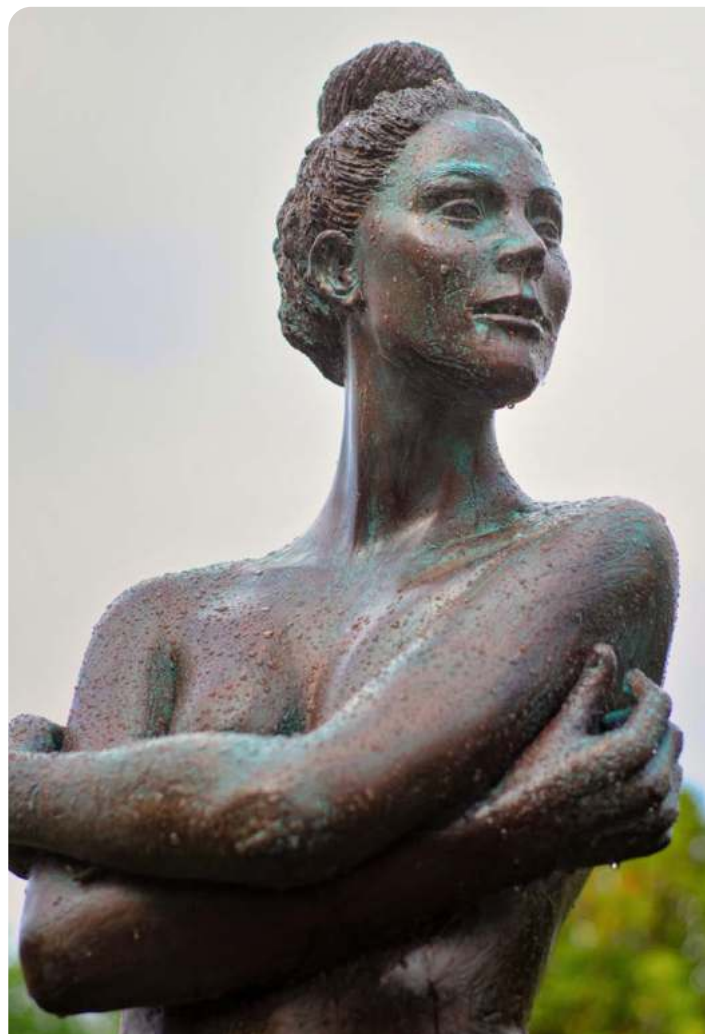

IN MOMENT IV

SIZE: (H) 1,990 mm x (W) 400 mm x (D) 340 mm
MATERIAL: GRP / BRONZE
EDITION: GRP - OUT OF 24 / BRONZE - OUT OF 12

VARIOUS PATINAS AVAILABLE

WITH A MINIATURE SCULPTURE OF YOUR CHOICE