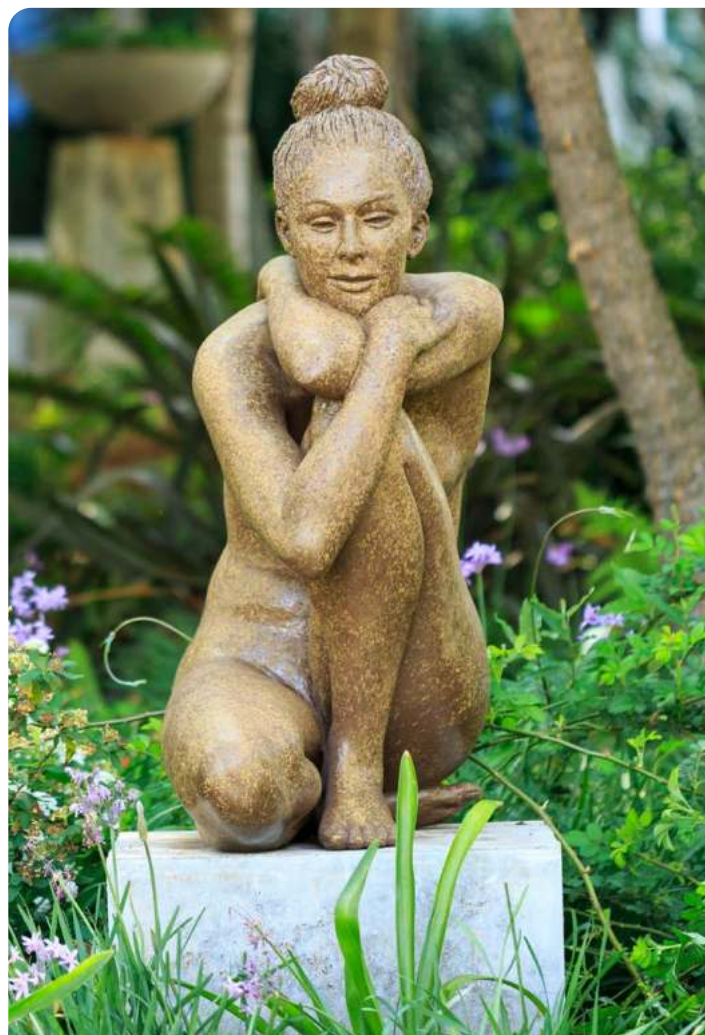

IN MOMENT VII

SIZE: (H) 920 mm x (W) 390 mm x (D) 630 mm
MATERIAL: GRP / BRONZE
EDITION: GRP - OUT OF 24 / BRONZE - OUT OF 12

VARIOUS PATINAS AVAILABLE

WITH A MINIATURE SCULPTURE OF YOUR CHOICE

A line between empowered
and defeat,
of real honesty,
and if you want,
silence

A moment of free-fall
and endless ending ours,
there to be chosen.

– M Sallinger