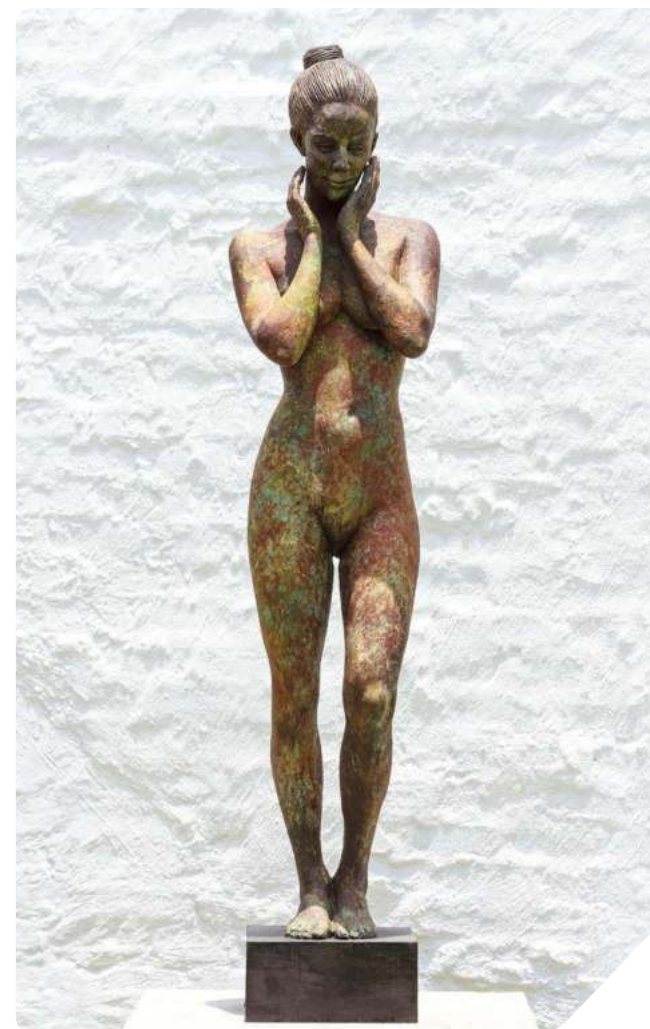

VARIOUS PATINAS AVAILABLE