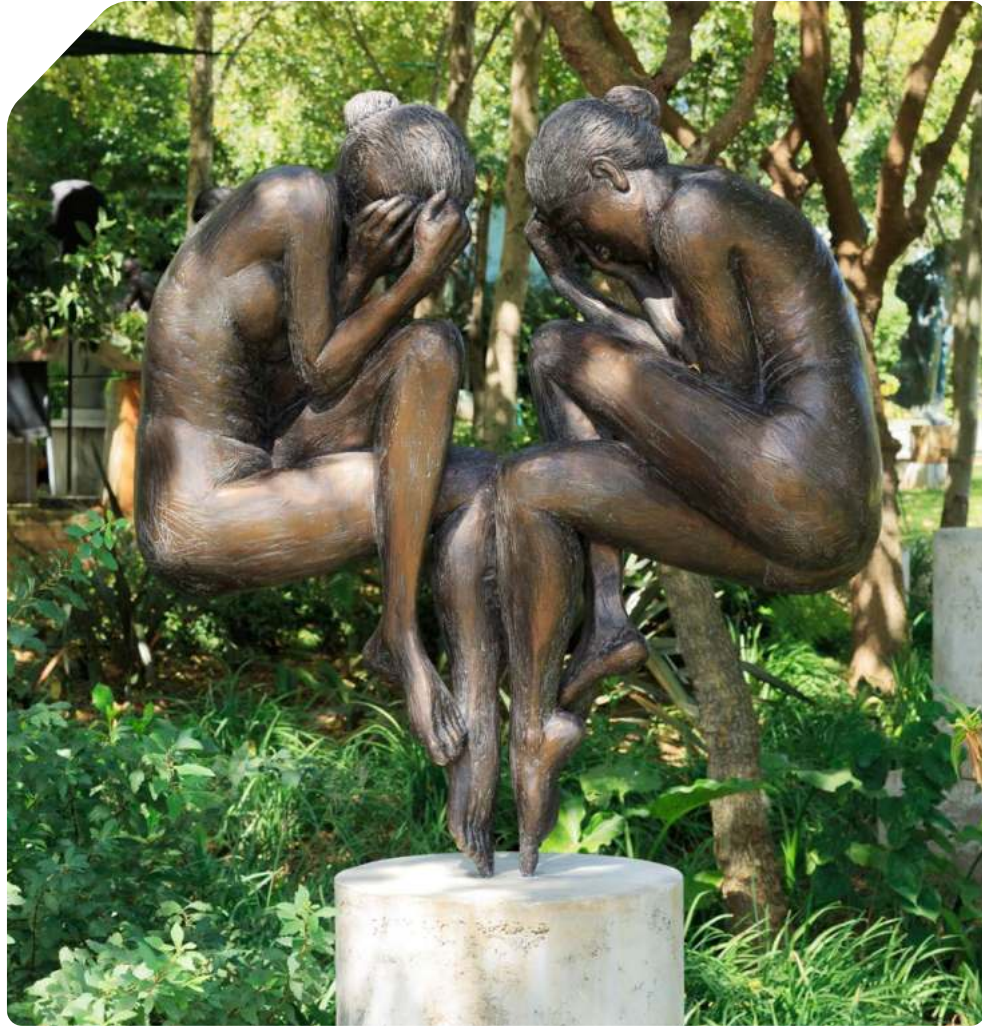

GEMINI

SIZE: (H) 1,595mm x (W) 1,050 mm x (D) 490 mm
MATERIAL: GRP / BRONZE
EDITION: GRP - OUT OF 24 / BRONZE - OUT OF 12

WITH A MINIATURE SCULPTURE OF YOUR CHOICE

VARIOUS PATINAS AVAILABLE