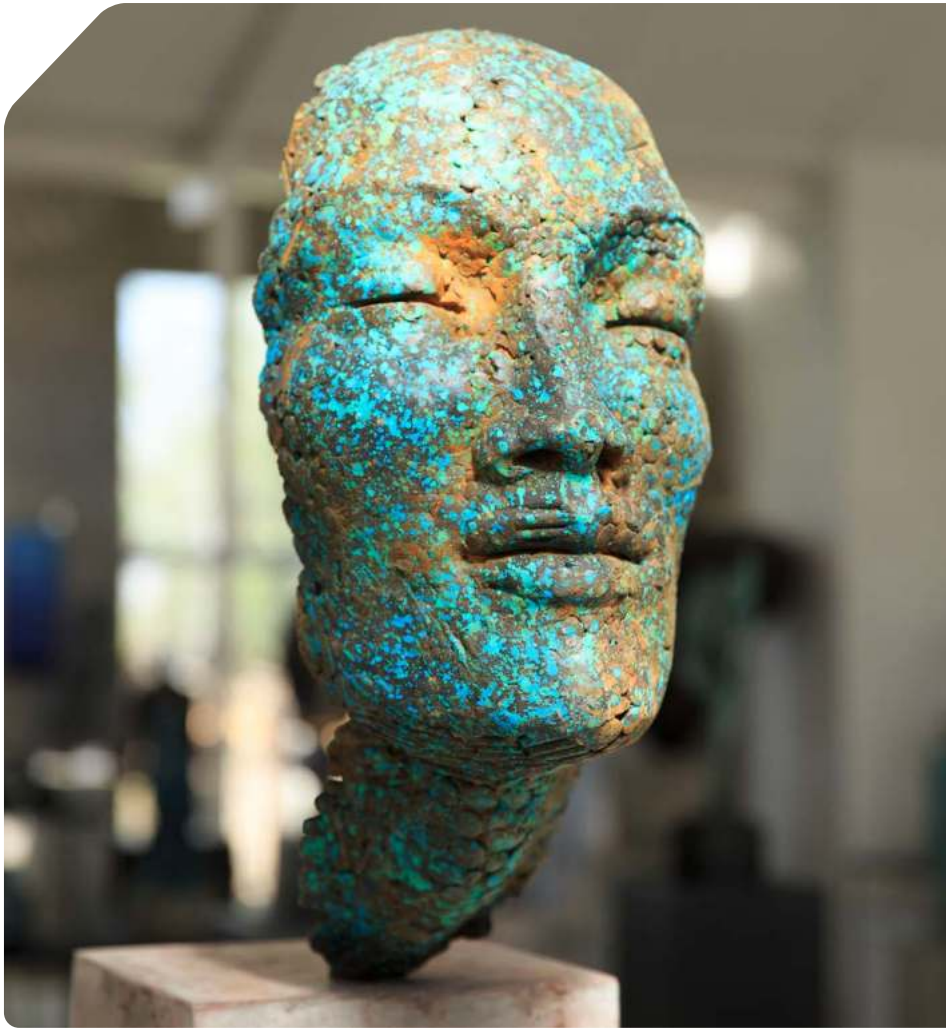

VARIOUS PATINAS AVAILABLE

MINIATURE SCULPTURE NOT INCLUDED

CRYSTAL OF THE SEA

This work investigates the landscape of the soul. Having a fleeting glimpse of eternity. It leaves you breathless. Weightless – falling into the remains of love. The dimness of our reflection in the mirror of the universe leaves us gasping for immortality, as we sink into the abyss of the self.