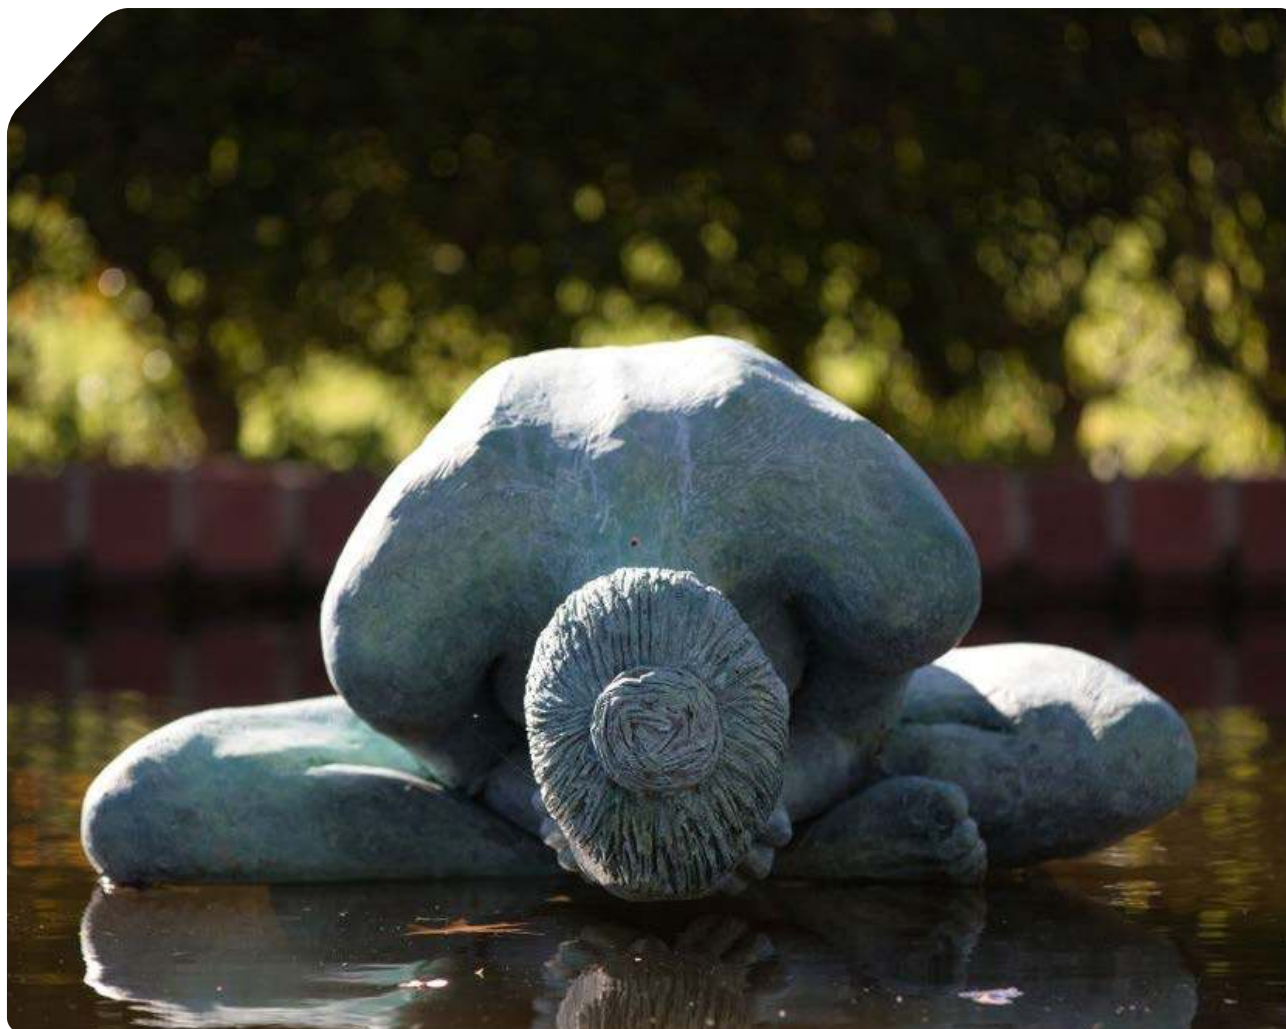

SUBMERGE

SIZE: (H) 835 mm x (W) 700 mm x (D) 380 mm

MATERIAL: GRP / BRONZE

EDITION: GRP - OUT OF 24 / BRONZE - OUT OF 12

WITH A MINIATURE SCULPTURE OF YOUR CHOICE