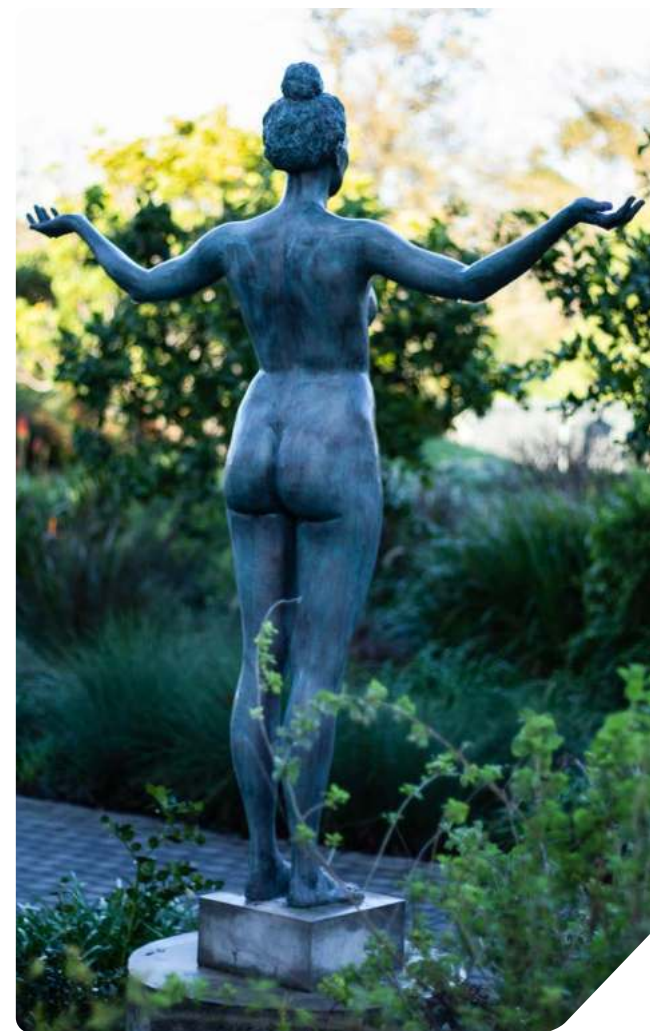

IN MOMENT SERIES II

SIZE: (H) 1,950 mm x (W) 1580 mm x (D) 255 mm
MATERIAL: GRP / BRONZE
EDITION: GRP - OUT OF 24 / BRONZE - OUT OF 12

VARIOUS PATINAS AVAILABLE

WITH A MINIATURE SCULPTURE OF YOUR CHOICE