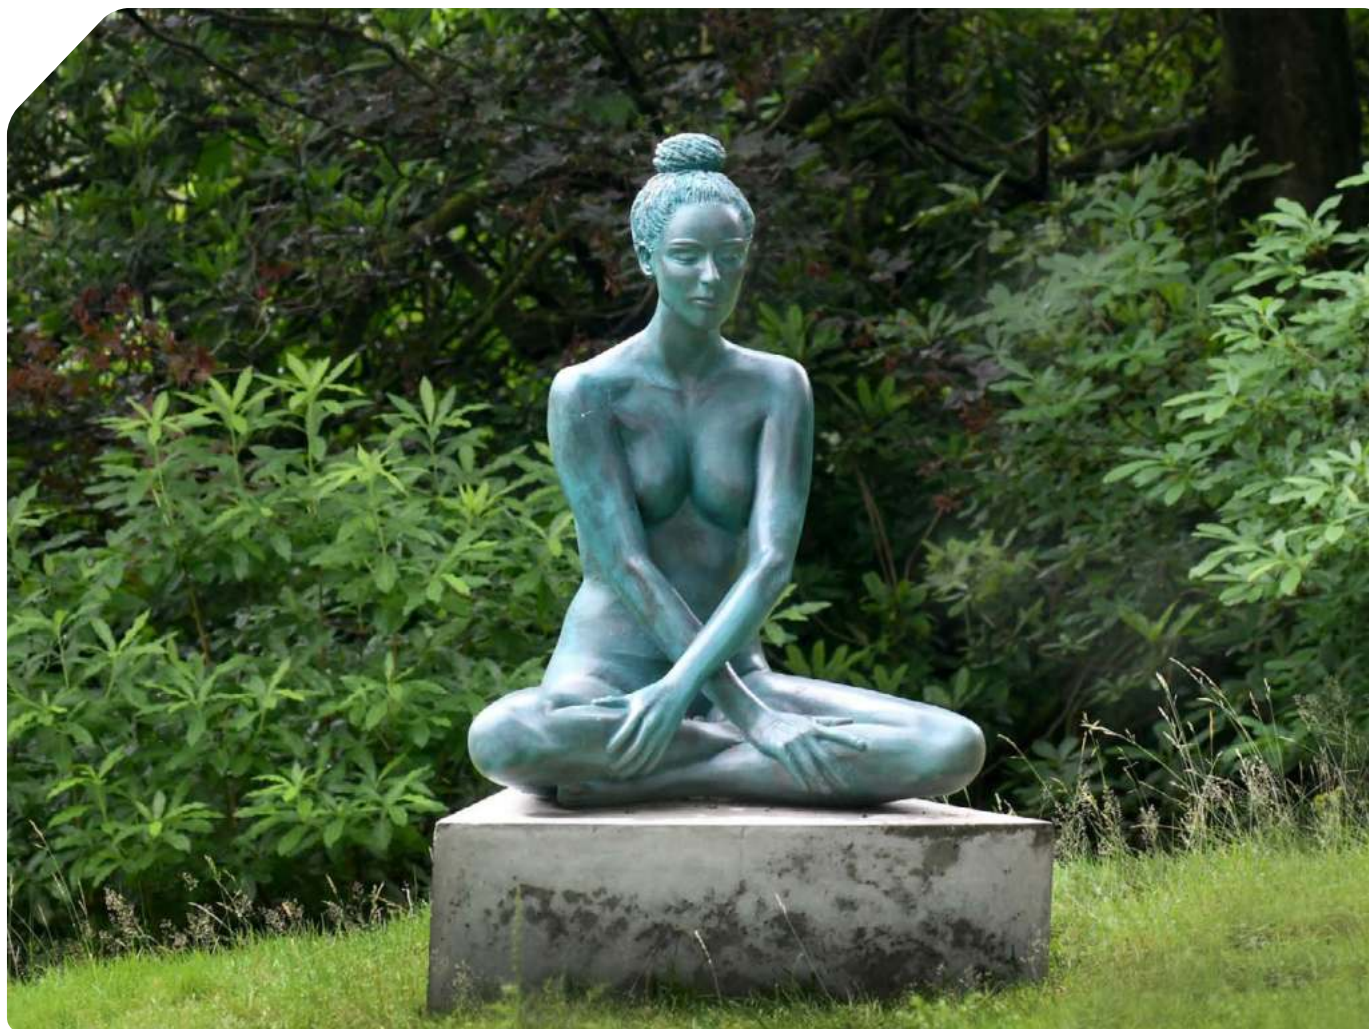

IN MOMENT III

SIZE: (H) 960 mm x (W) 755 mm x (D) 550 mm

MATERIAL: GRP / BRONZE

EDITION: GRP - OUT OF 24 / BRONZE - OUT OF 12

WITH A MINIATURE SCULPTURE OF YOUR CHOICE